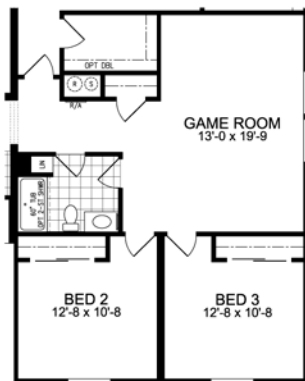

The Meadow Creek

The Meadow Creek
Model 688BT
 Approx. 2,528 sq. ft.
 4 Bedroom, 2 1/2 Bath

OPT ULTIMATE KITCHEN

OPT SUITE RETREAT

OPT UTILITY ROOM

OPT GAME ROOM