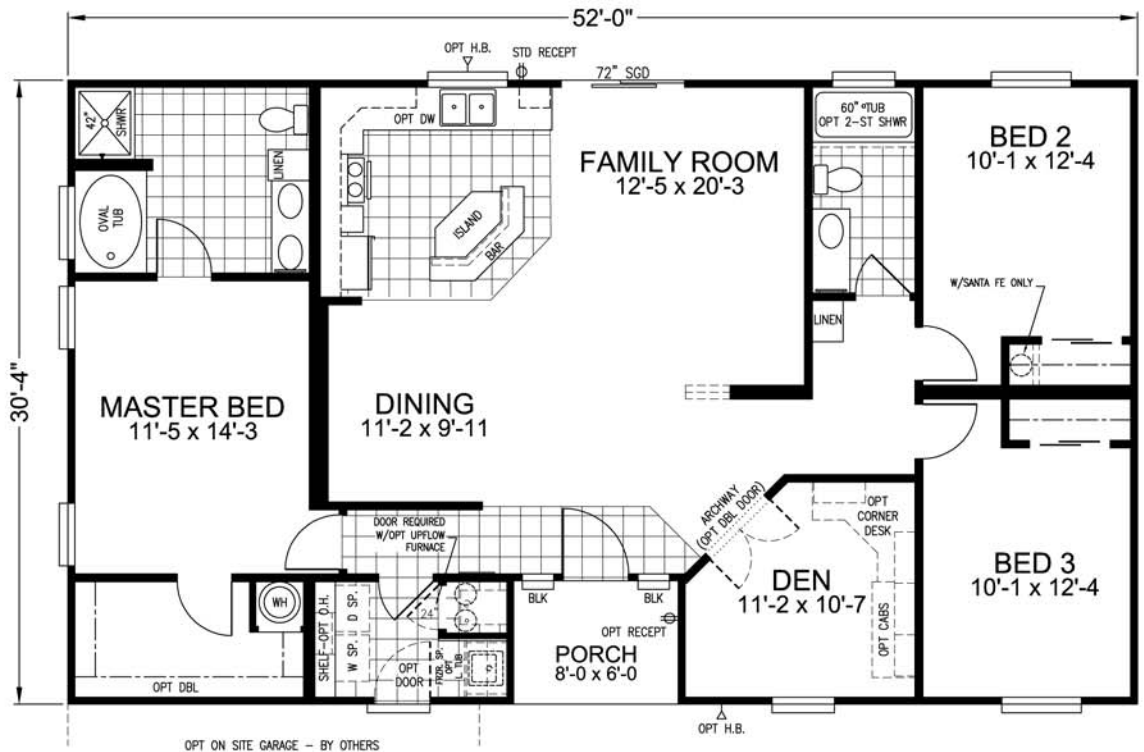

The Ocotillo

Artist's rendering of optional Santa Fe design of the Ocotillo 522C Model, shown with garage built by others.
Traditional exterior also available.

The Ocotillo
Model 522C
Approx. 1,529 sq. ft.
3 Bedroom, 2 Bath