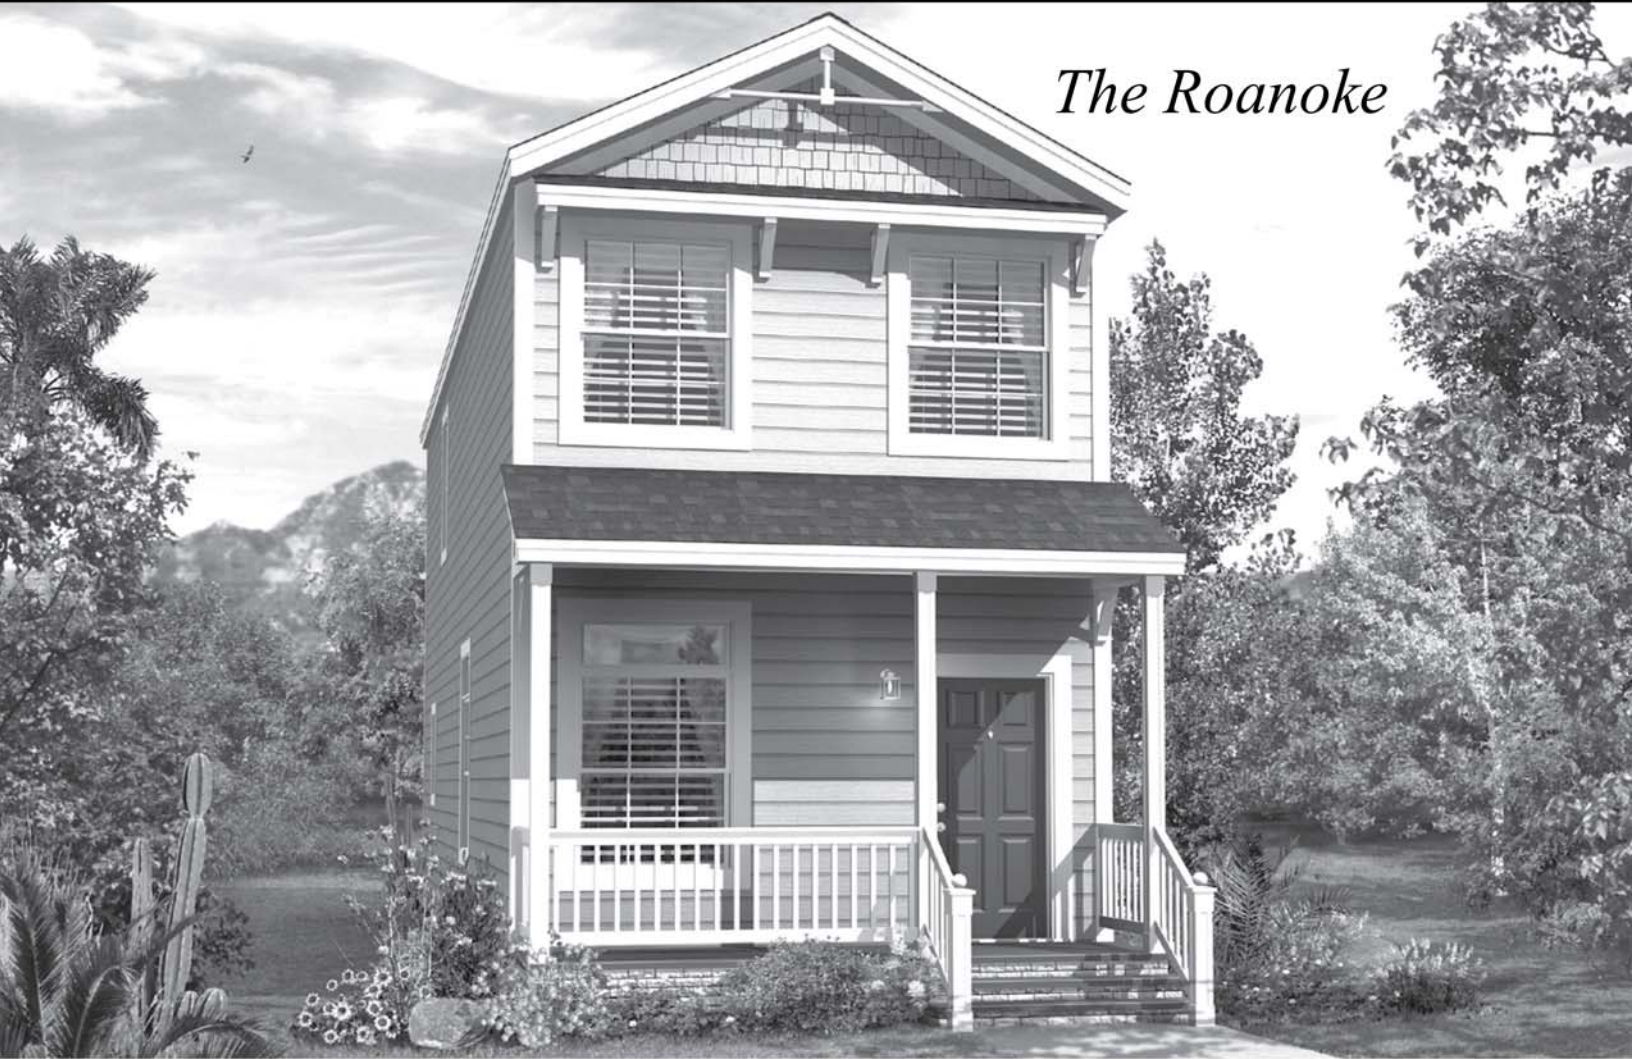

The Roanoke

Artist's rendering of Roanoke 466A2S Model. Porch built on-site by others.

The Roanoke
 Model 466A2S
 Approx. 1,386 sq. ft.
 3 Bedroom, 2.5 bath

First Floor

Second Floor