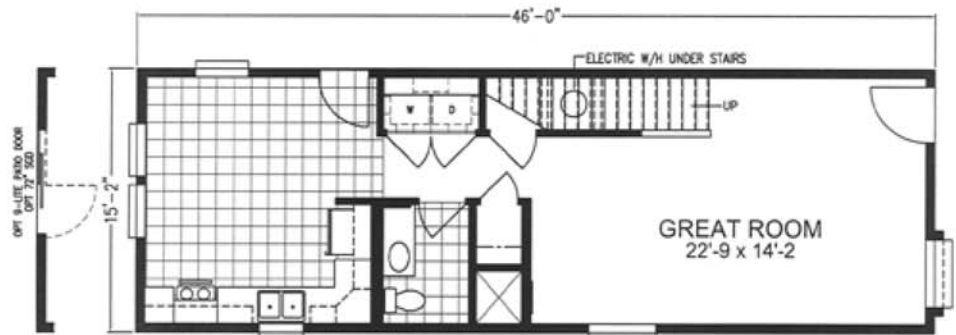

The Roanoke

Artist's rendering of Roanoke 466A2S Model. Porch built on-site by others.

The Roanoke
 Model 466A2S
 Approx. 1,386 sq. ft.
 3 Bedroom, 2.5 bath

First Floor

Second Floor