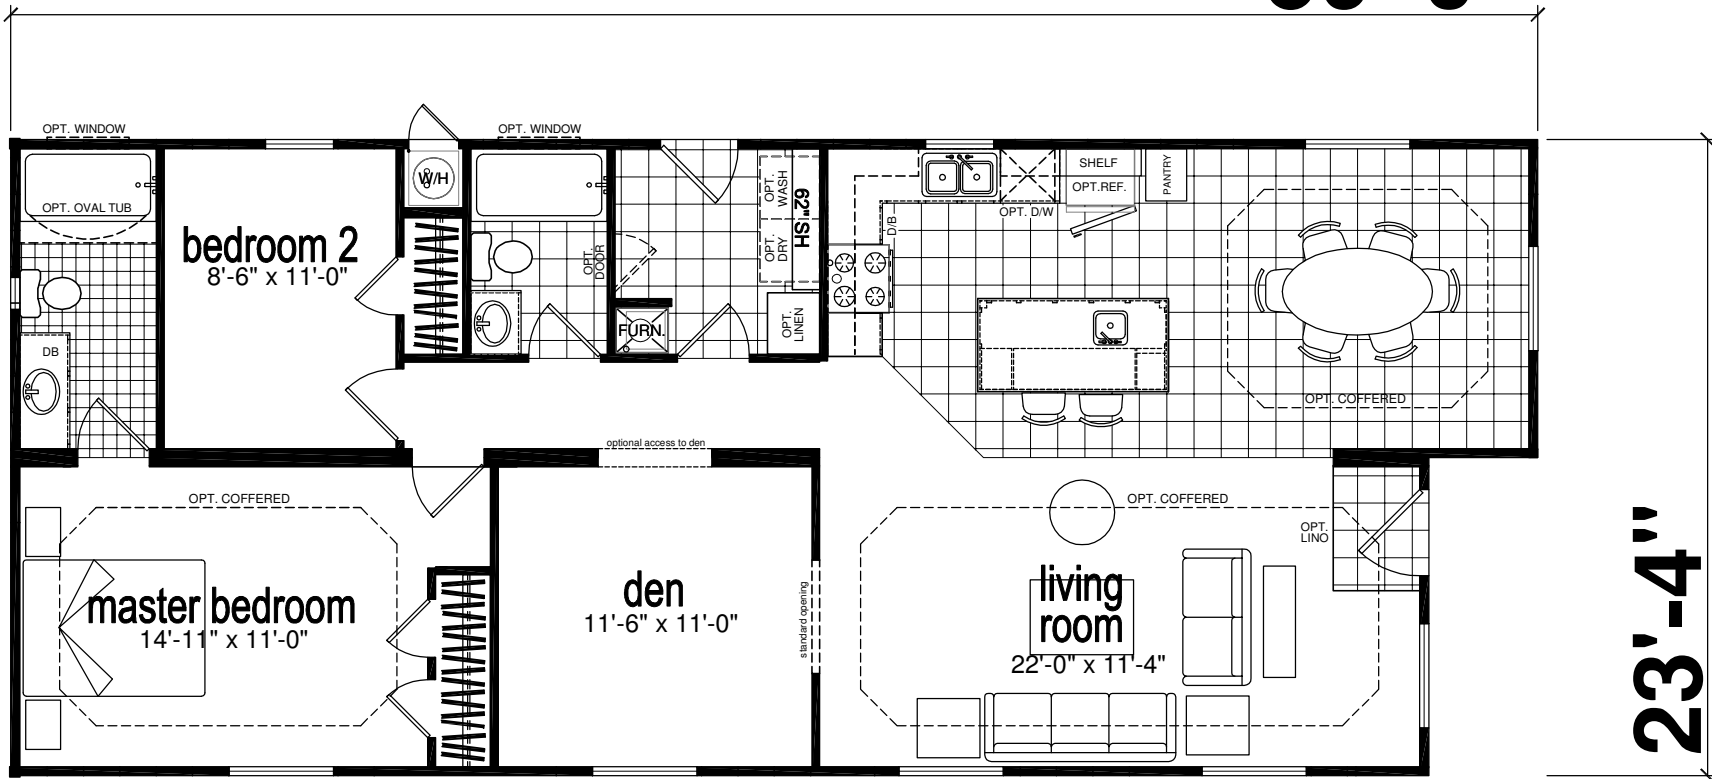

56'-0"

23'-4"

END WALL ENTRY OPTION
CM-3522D
Meadowview Estates