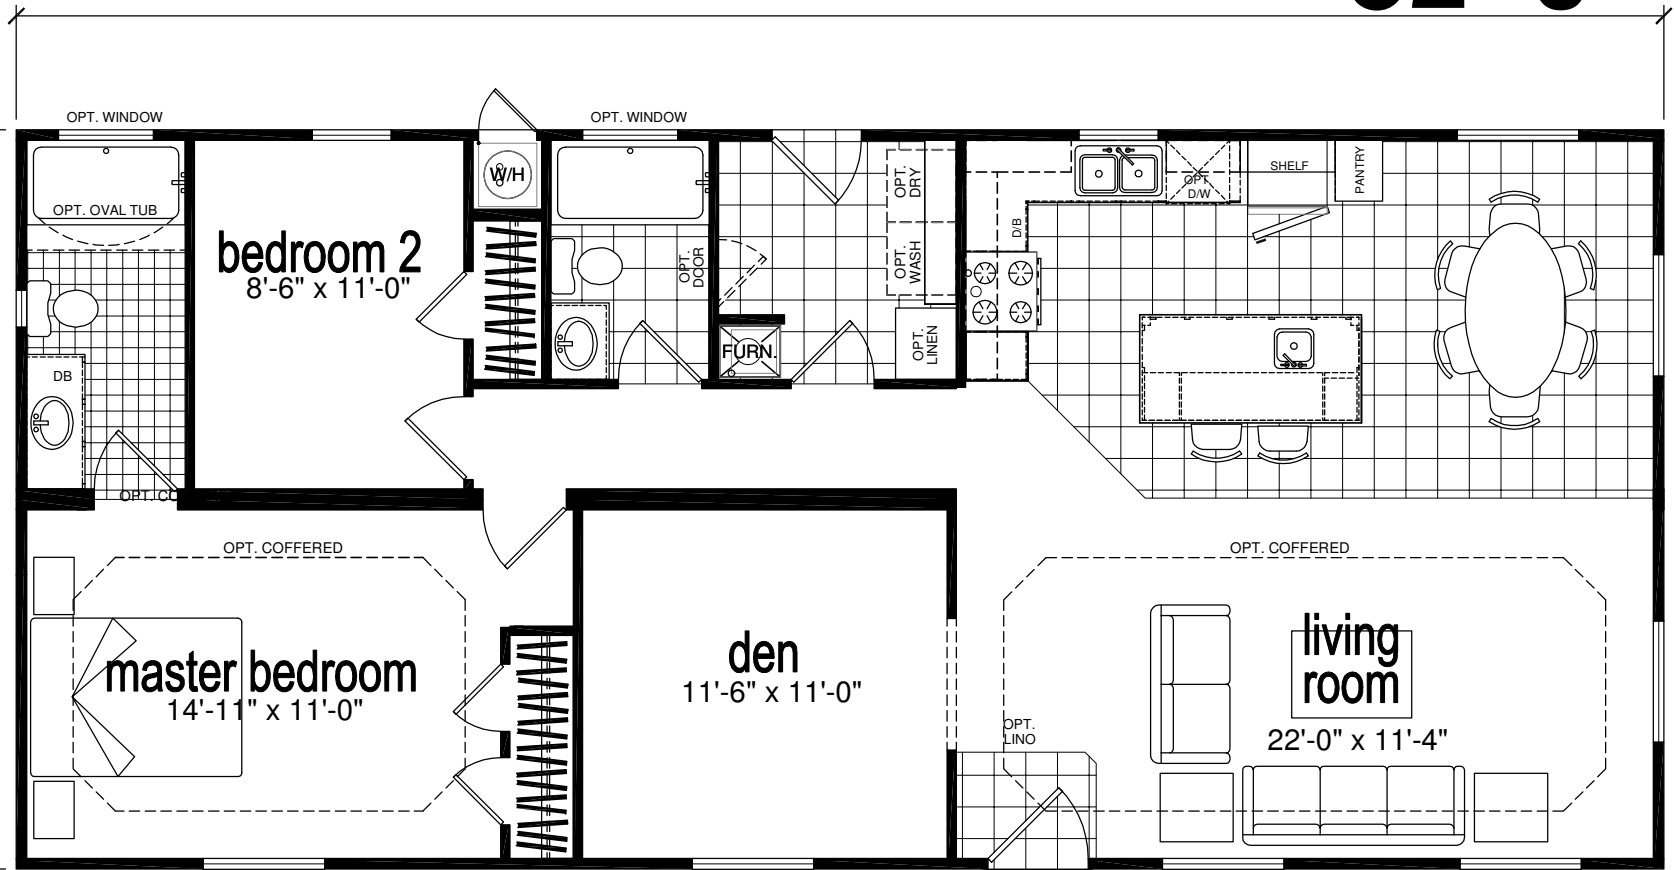

52'-0"

23'-4"

STANDARD FLOOR PLAN  
CM-3522D  
Meadowview Estates