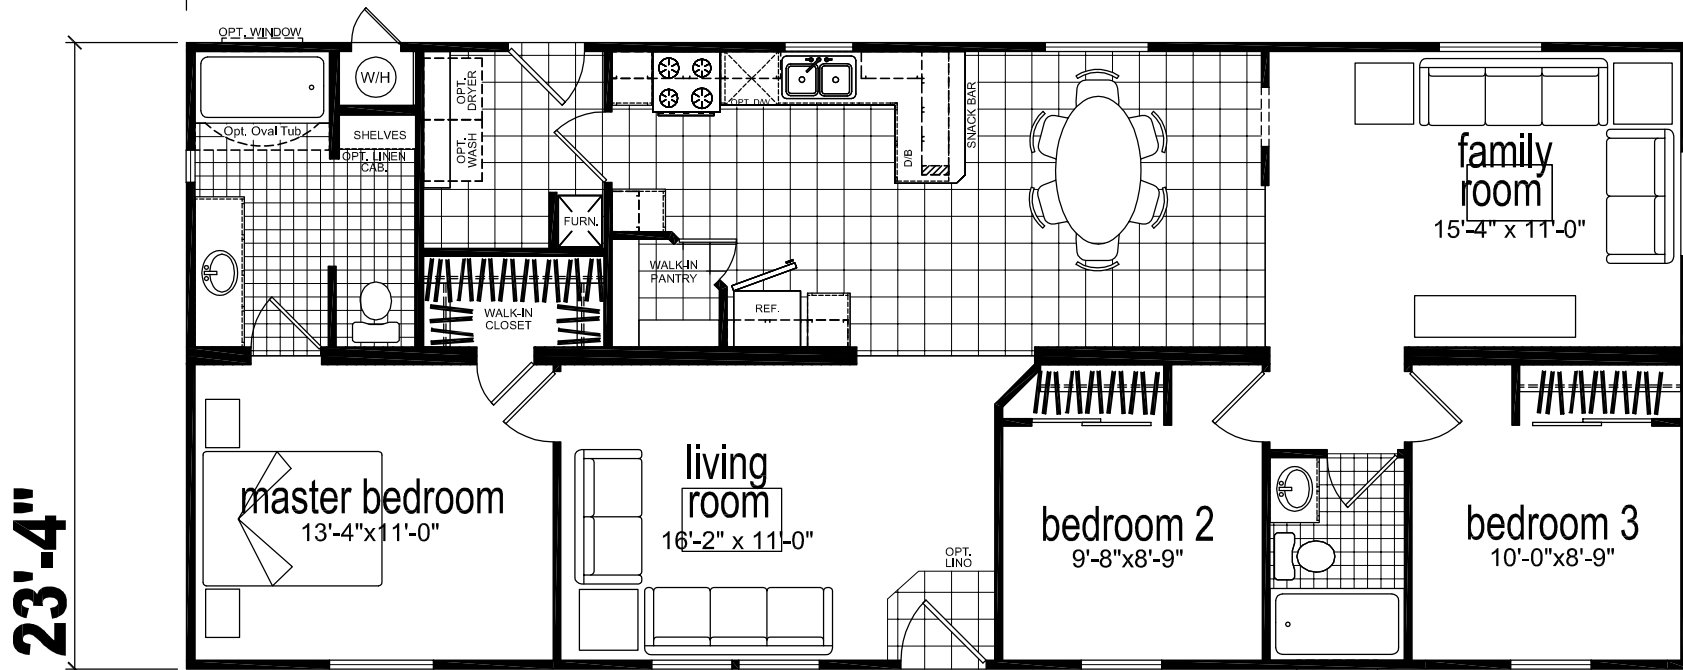

OPT.
GLAMOUR BATH

4th BEDROOM OPTION

56'-0"

23'-4"

CM-3563F

OPT. WINDOW