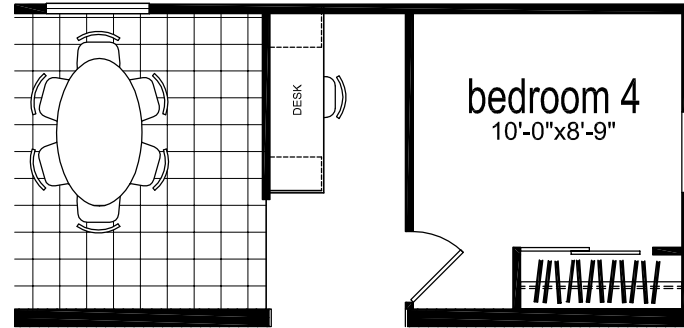

OPT.
GLAMOUR BATH

4th BEDROOM OPTION

56'-0"

23'-4"

CM-3563F

OPT. WINDOW