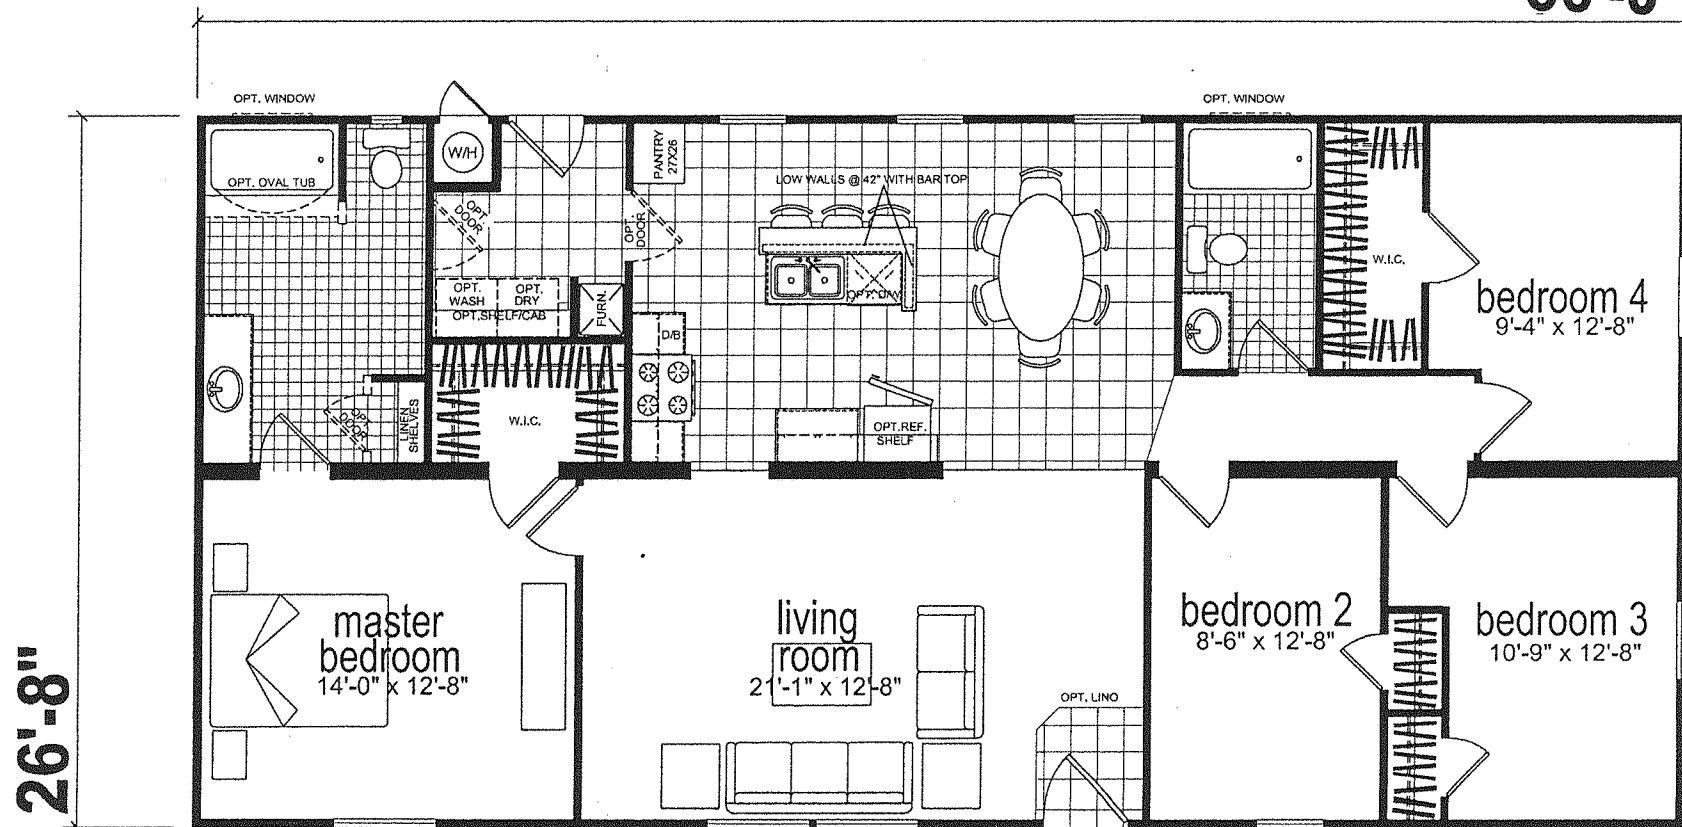

OPT. GLAMOUR BATH

OPT. LINEN

56'-0"

26'-8"

CM-4564B