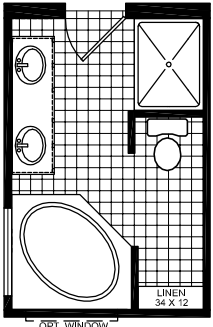

60'-0"

26'-8"

OPT. GLAMOUR BATH
CM-4603L

CM-4603L