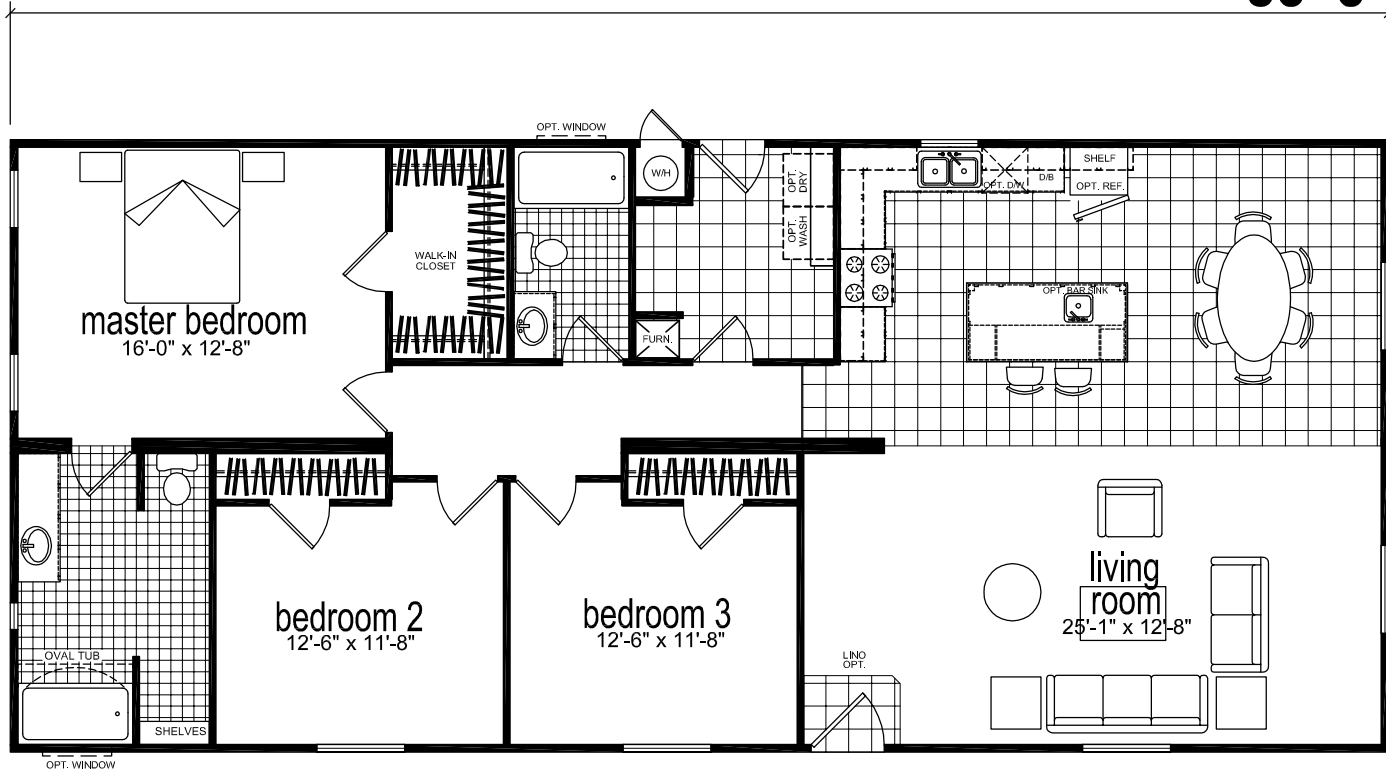

60'-0"

26'-8"

OPT. GLAMOUR BATH
CM-4603L

CM-4603L