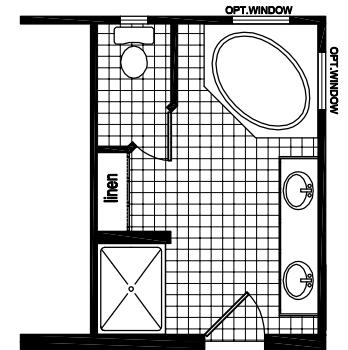

28'-8"

56'-0"

CM-5563B  
1-14-15

glamour master bath option