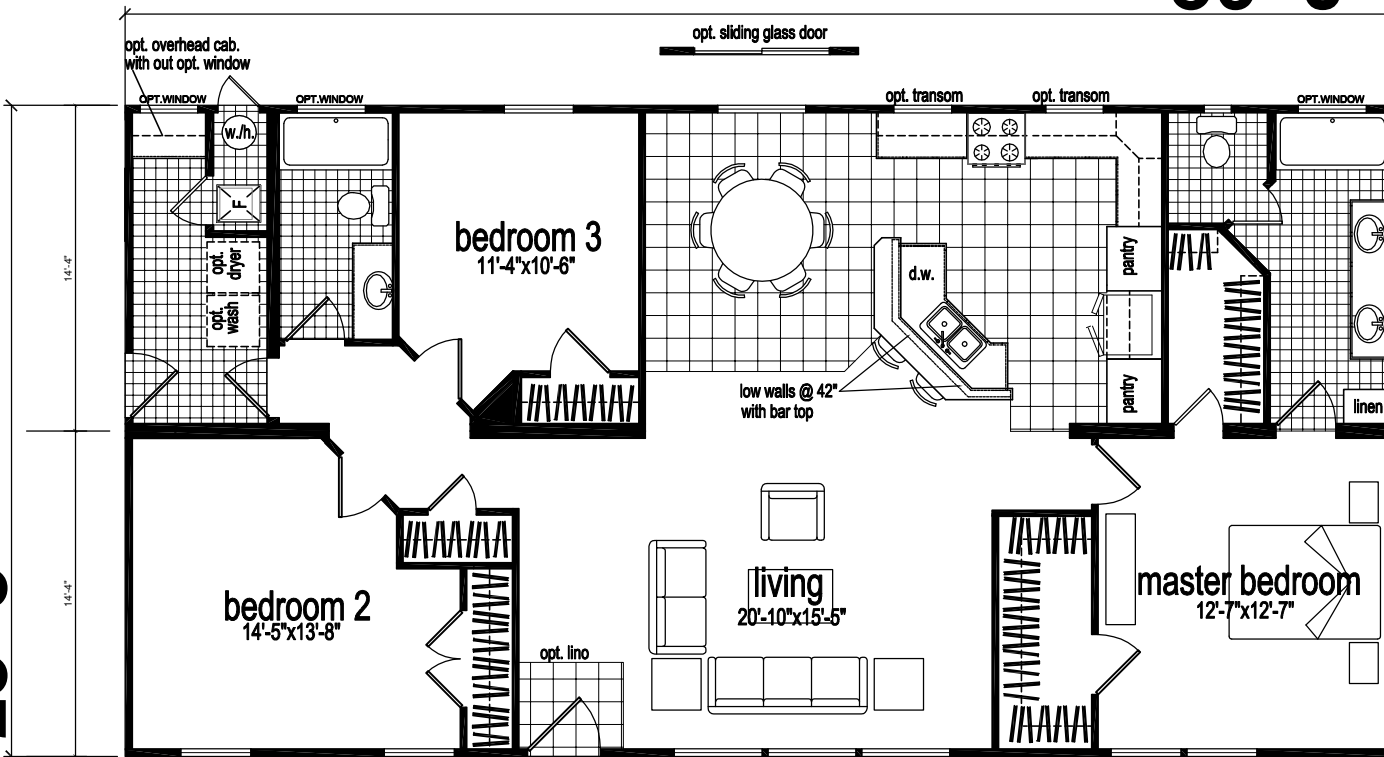

28'-8"

56'-0"

CM-5563B  
1-14-15

glamour master bath option