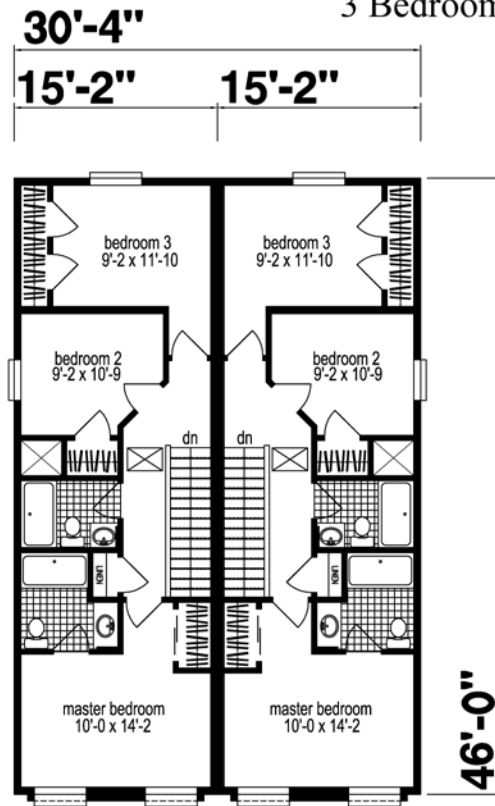

The Arlington

The Arlington
 Model 462A2S
 Approx. 1,396 sq. ft.
 3 Bedroom, 2 1/2 Bath

First Floor

Second Floor

Information on this literature may vary from actual home. We reserve the right to make changes at any time, without notice or obligation. Artist renderings are not actual specs.