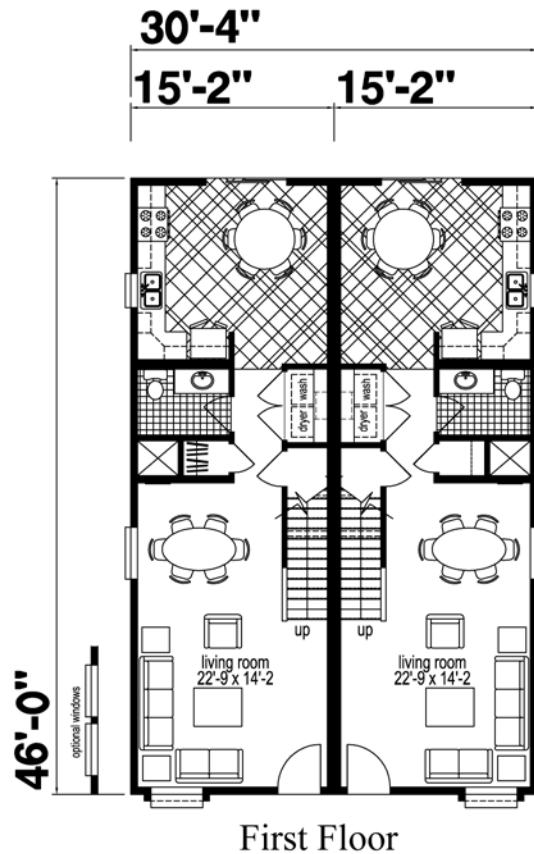

The Arlington

The Arlington
 Model 462A2S
 Approx. 1,396 sq. ft.
 3 Bedroom, 2 1/2 Bath

First Floor

Second Floor

Information on this literature may vary from actual home. We reserve the right to make changes at any time, without notice or obligation. Artist renderings are not actual specs.