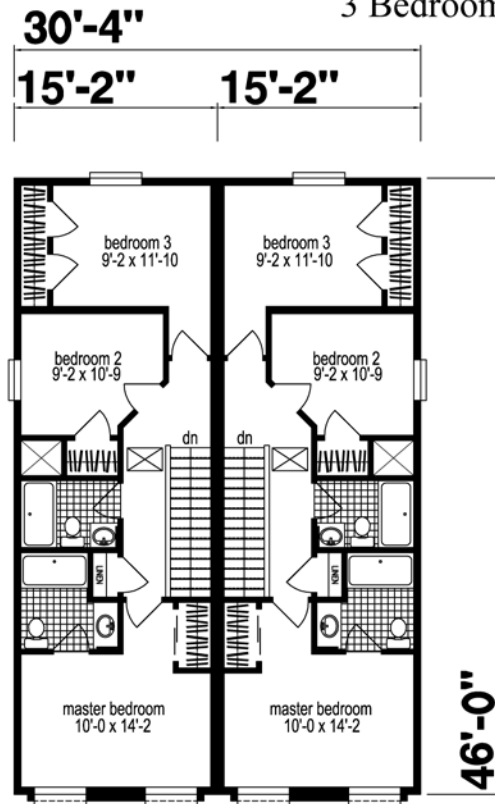

The Arlington

The Arlington
 Model 462A2S
 Approx. 1,396 sq. ft.
 3 Bedroom, 2 1/2 Bath

First Floor

Second Floor

Information on this literature may vary from actual home. We reserve the right to make changes at any time, without notice or obligation. Artist renderings are not actual specs.