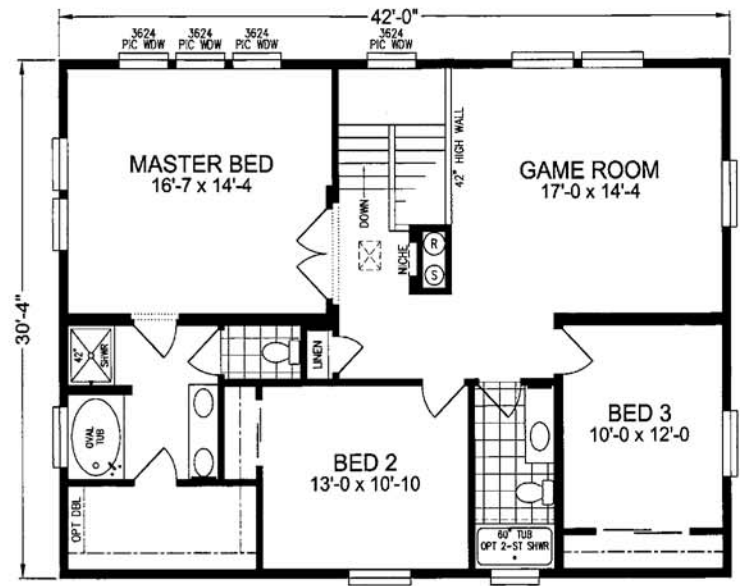

Artists rendering of Grande shown with site-installed stucco tile, garage & entry built by others.

The Grande

Model 422A2S (First Floor)

Approx. 2548 sq. ft.

Approx. 1274 sq. ft. per floor

3 Bedroom, 2 1/2 Bath

The Grande

Model 422A2S (Second Floor)

Approx. 2548 sq. ft.

Approx. 1274 sq. ft. per floor

3 Bedroom, 2 1/2 Bath

Grande Alternates Available

Lower Level

Upper Level