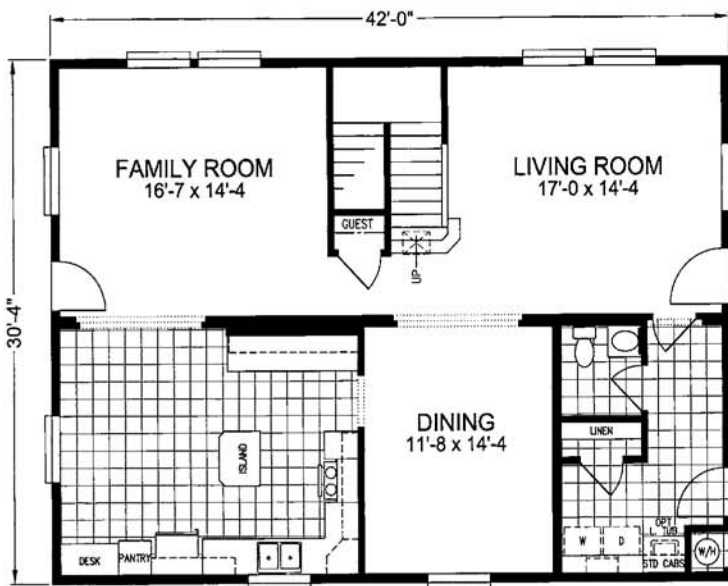

Artists rendering of Grande shown with site-installed stucco tile, garage & entry built by others.

The Grande

Model 422A2S (First Floor)

Approx. 2548 sq. ft.

Approx. 1274 sq. ft. per floor

3 Bedroom, 2 1/2 Bath

The Grande

Model 422A2S (Second Floor)

Approx. 2548 sq. ft.

Approx. 1274 sq. ft. per floor

3 Bedroom, 2 1/2 Bath

Grande Alternates Available

Lower Level

Upper Level