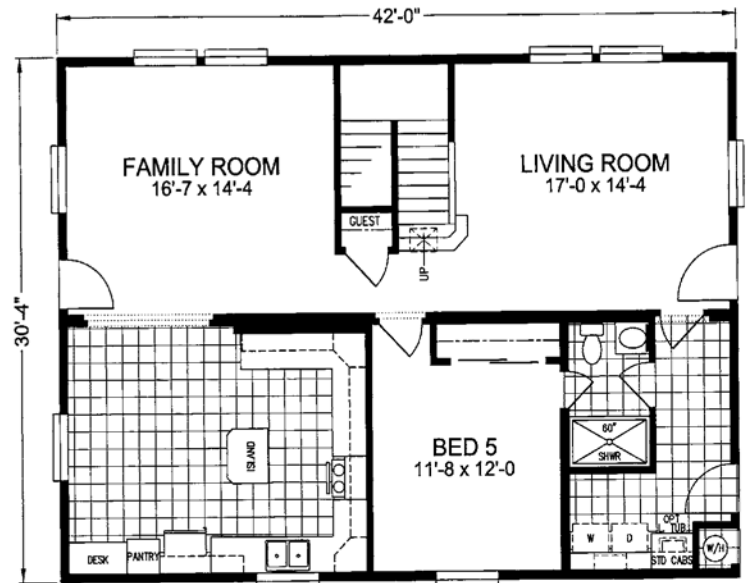

Artists rendering of Grande shown with site-installed stucco tile, garage & entry built by others.

The Grande

Model 422A2S (First Floor)

Approx. 2548 sq. ft.

Approx. 1274 sq. ft. per floor

3 Bedroom, 2 1/2 Bath

The Grande

Model 422A2S (Second Floor)

Approx. 2548 sq. ft.

Approx. 1274 sq. ft. per floor

3 Bedroom, 2 1/2 Bath

Grande Alternates Available

Lower Level

Upper Level