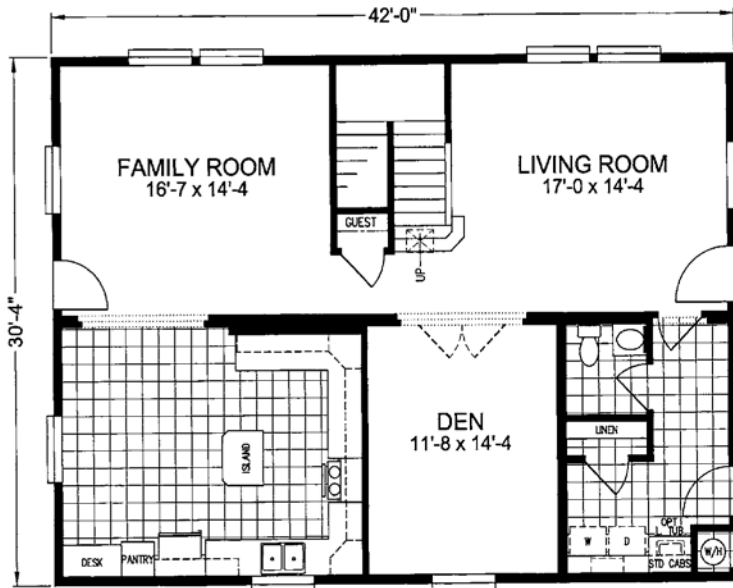

Artists rendering of Grande shown with site-installed stucco tile, garage & entry built by others.

The Grande

Model 422A2S (First Floor)

Approx. 2548 sq. ft.

Approx. 1274 sq. ft. per floor

3 Bedroom, 2 1/2 Bath

The Grande

Model 422A2S (Second Floor)

Approx. 2548 sq. ft.

Approx. 1274 sq. ft. per floor

3 Bedroom, 2 1/2 Bath

Grande Alternates Available

Lower Level

Upper Level