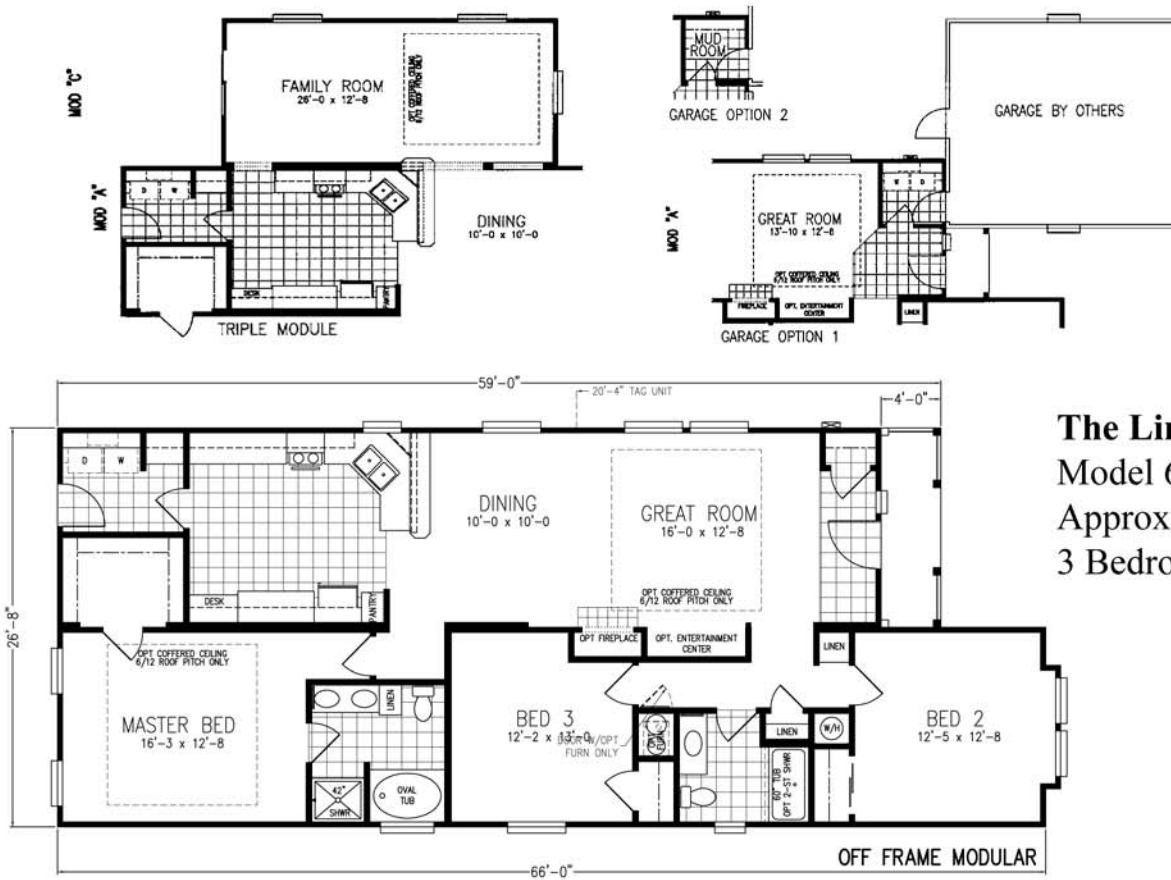

# The Lindbergh

Artist's rendering of Lindbergh 668D Model, shown with garage built by others.

**The Lindbergh**  
 Model 668D  
 Approx. 1,622 sq. ft.  
 3 Bedroom, 2 Bath

Information on this literature may vary from actual home. We reserve the right to make changes at any time, without notice or obligation. Artist renderings are not actual specs.