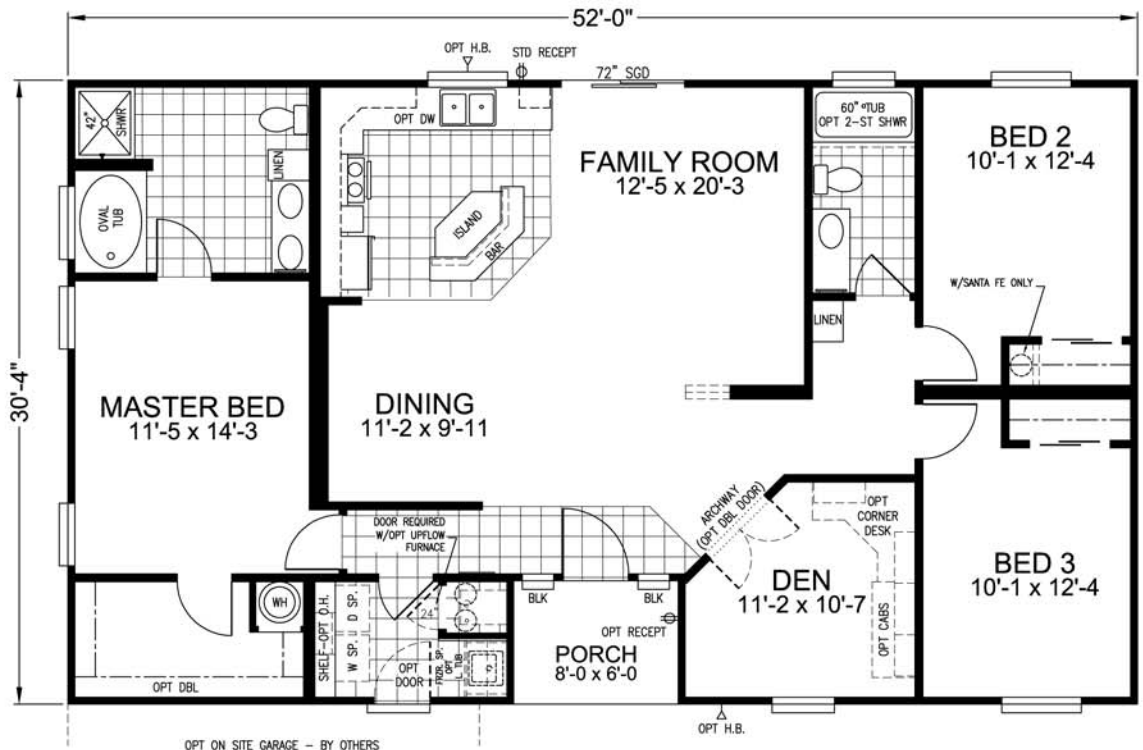

## The Ocotillo

Artist's rendering of optional Santa Fe design of the Ocotillo 522C Model, shown with garage built by others.  
Traditional exterior also available.

**The Ocotillo**  
Model 522C  
Approx. 1,529 sq. ft.  
3 Bedroom, 2 Bath