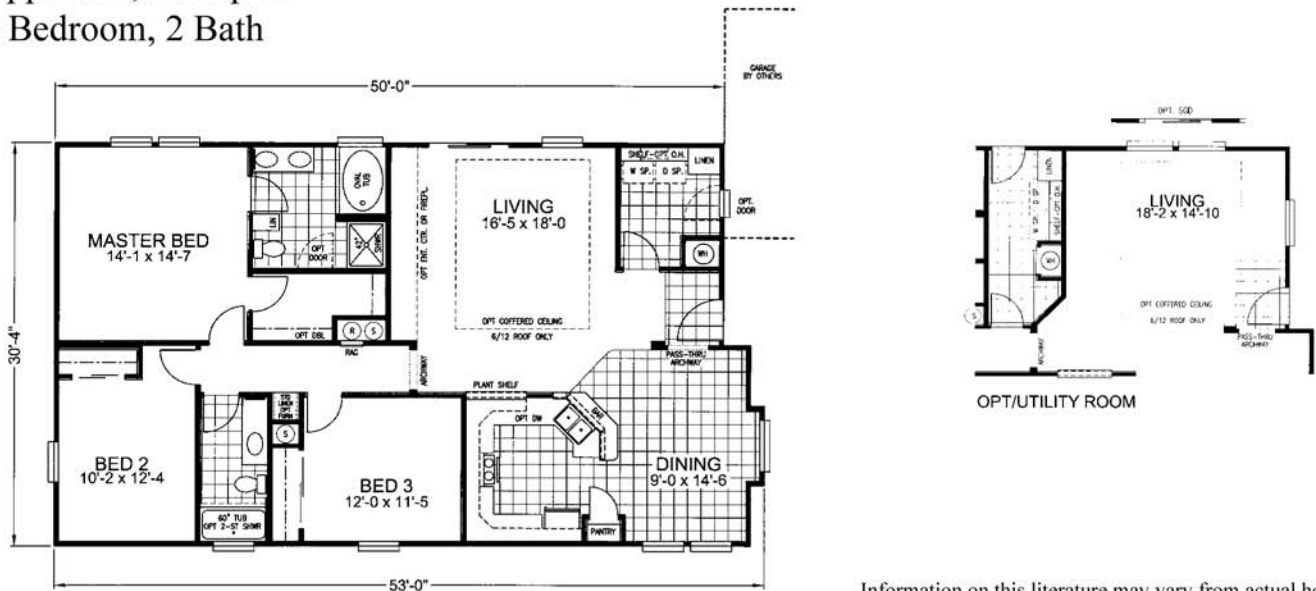

The Rancho

Artist's rendering of Rancho 522D Model, shown with tower entry and garage built by others.

The Rancho
 Model 522D
 Approx. 1,556 sq. ft.
 3 Bedroom, 2 Bath

Information on this literature may vary from actual home. We reserve the right to make changes at any time, without notice or obligation. Artist renderings are not actual specs.