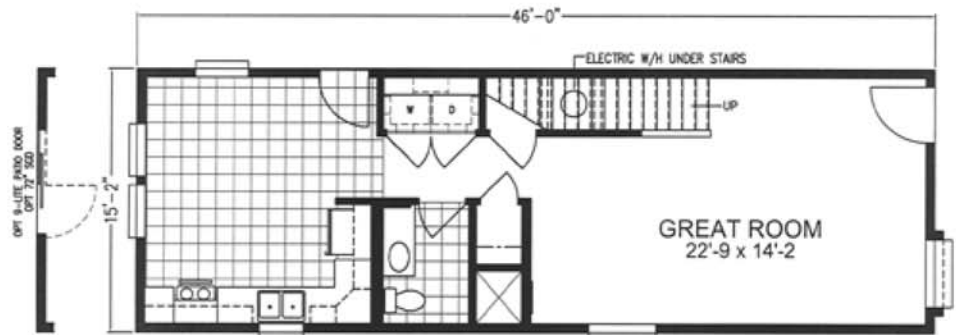

The Roanoke

Artist's rendering of Roanoke 466A2S Model. Porch built on-site by others.

The Roanoke
 Model 466A2S
 Approx. 1,386 sq. ft.
 3 Bedroom, 2.5 bath

First Floor

Second Floor

Information on this literature may vary from actual home. We reserve the right to make changes at any time, without notice or obligation. Artist renderings are not actual specs.