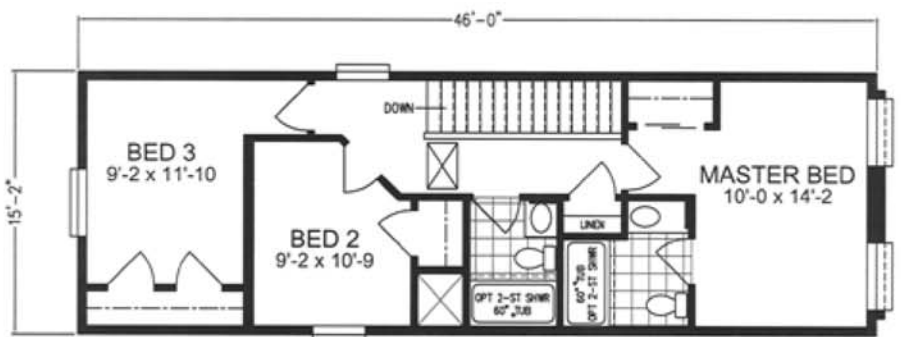

The Roanoke

Artist's rendering of Roanoke 466A2S Model. Porch built on-site by others.

The Roanoke
 Model 466A2S
 Approx. 1,386 sq. ft.
 3 Bedroom, 2.5 bath

First Floor

Second Floor

Information on this literature may vary from actual home. We reserve the right to make changes at any time, without notice or obligation. Artist renderings are not actual specs.