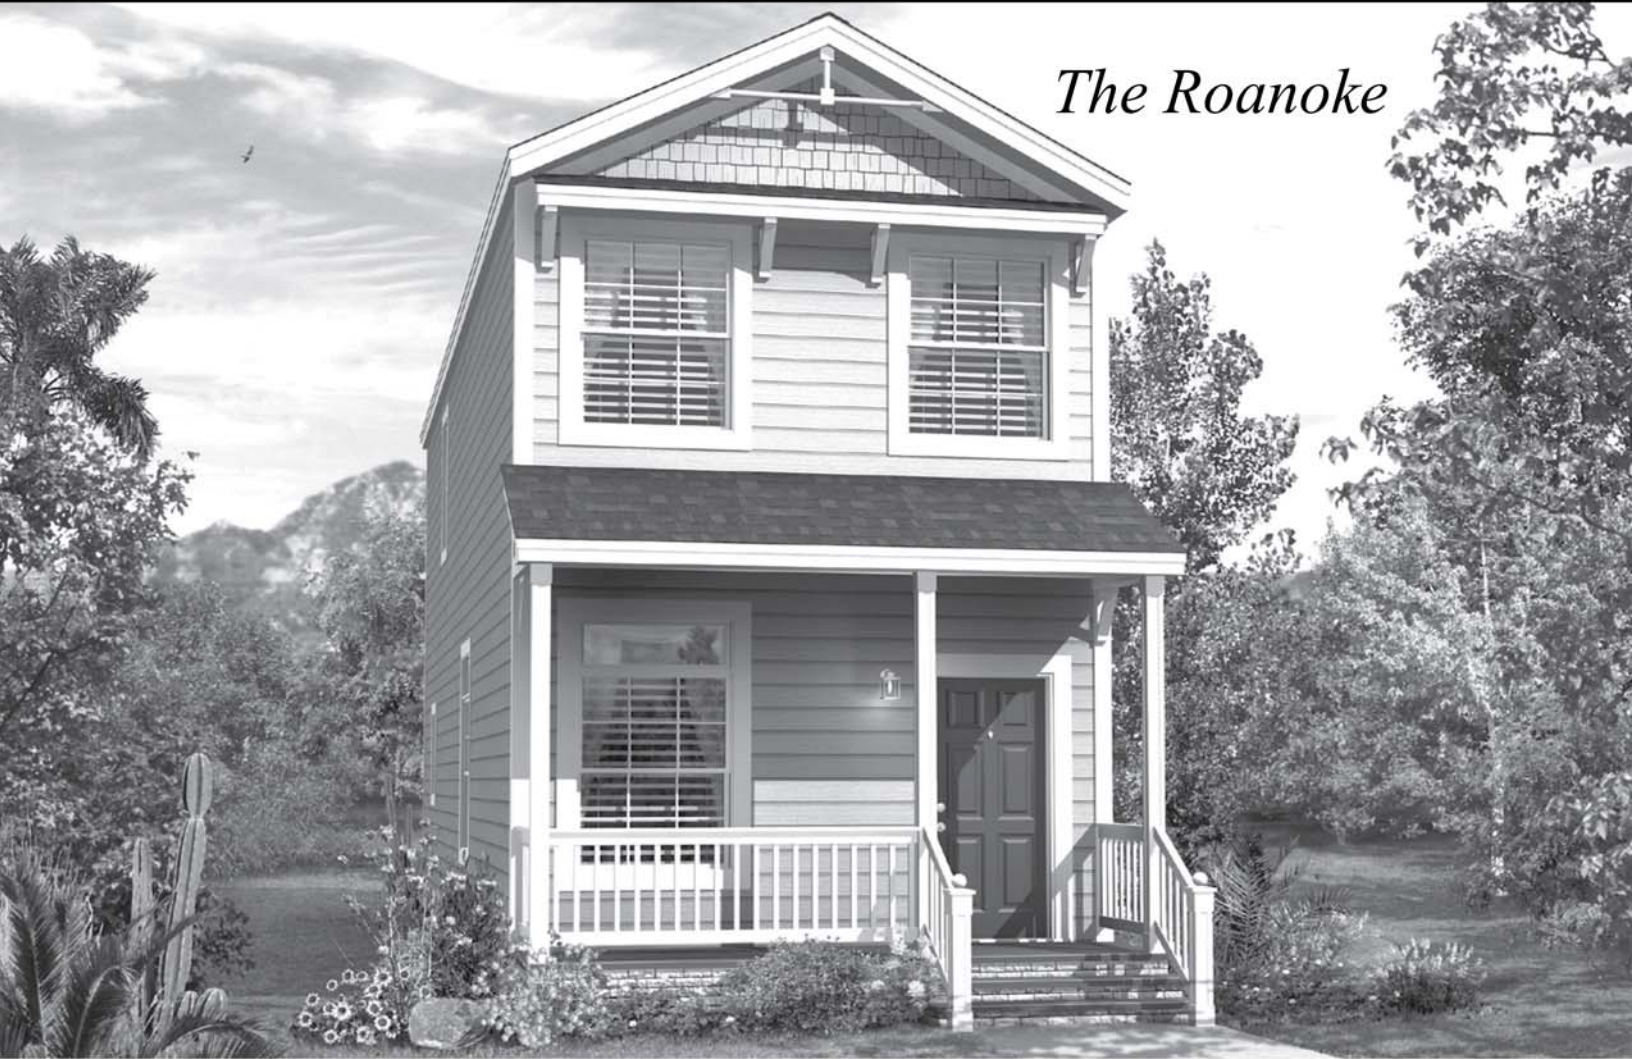

The Roanoke

Artist's rendering of Roanoke 466A2S Model. Porch built on-site by others.

The Roanoke
 Model 466A2S
 Approx. 1,386 sq. ft.
 3 Bedroom, 2.5 bath

First Floor

Second Floor

Information on this literature may vary from actual home. We reserve the right to make changes at any time, without notice or obligation. Artist renderings are not actual specs.