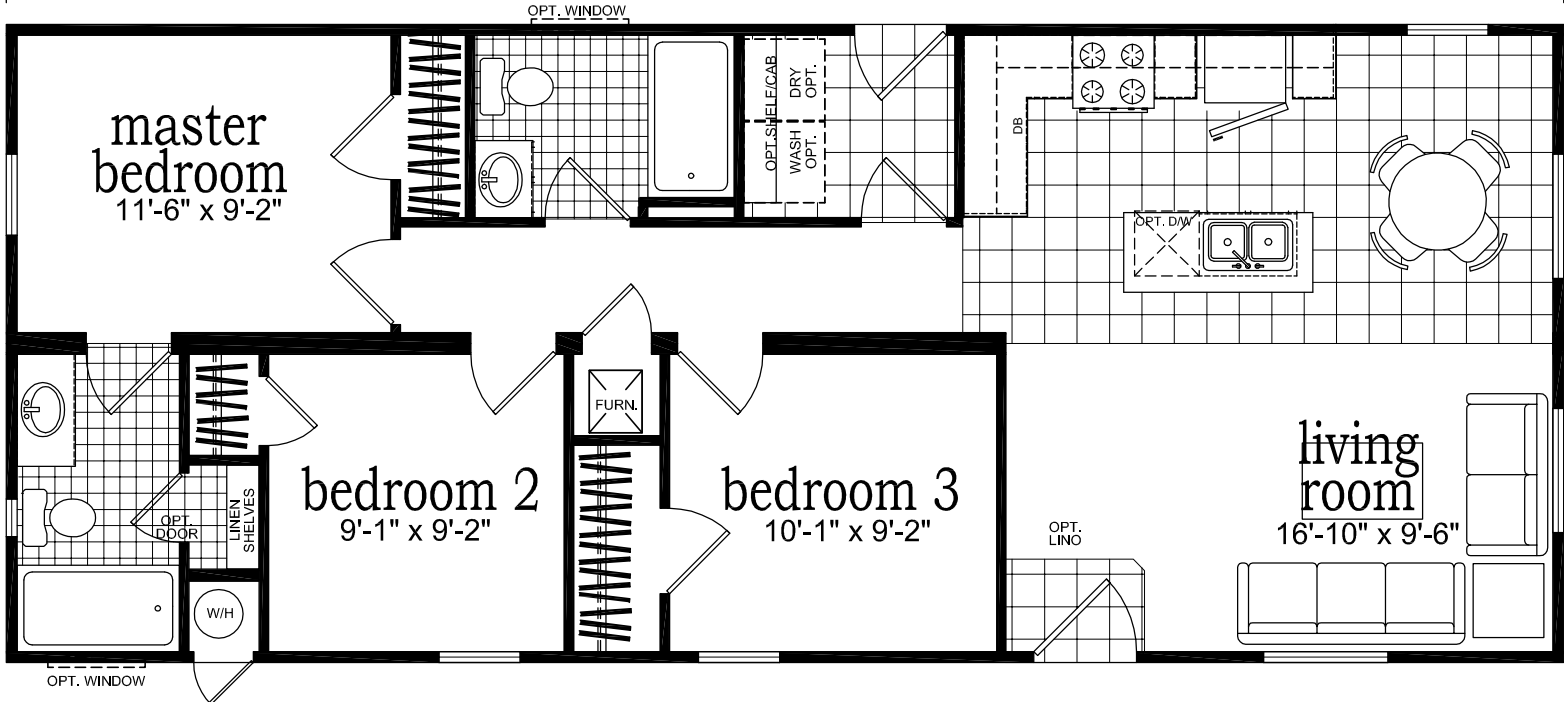

LOW WALL @ 42" WITH BAR TOP

OPTIONAL ISLAND

48'-0"

19'-8"

CM-8483D