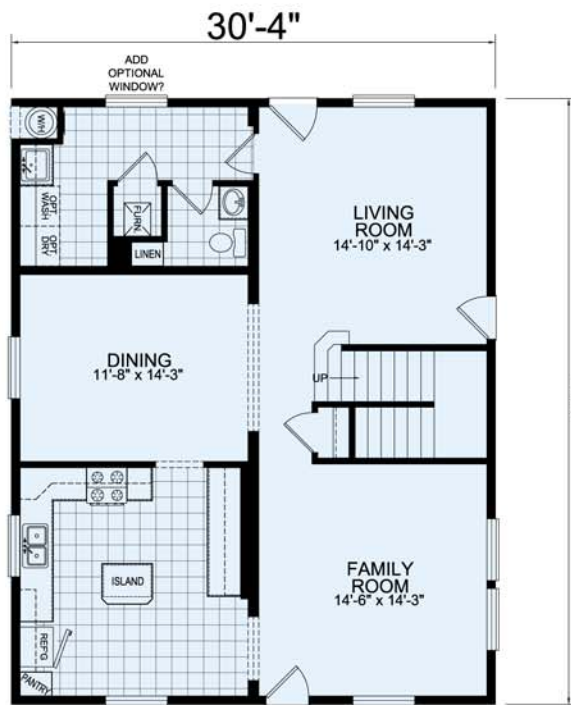

2305 SQ. FT. | 2.5 Bath | 4 Bedroom | Model GC382A2S

Grande II

** shown with porch & garage built by others*

FIRST FLOOR

SECOND FLOOR