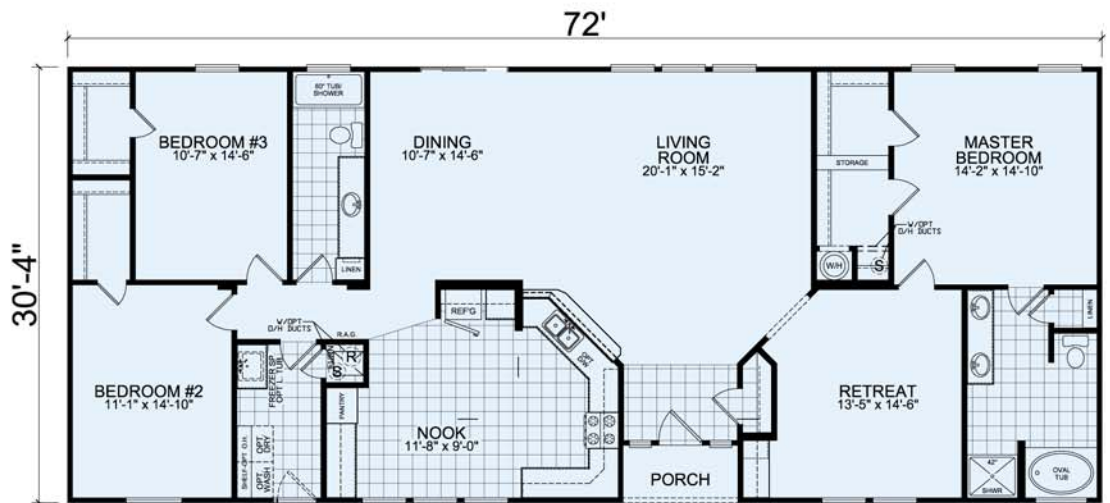

Hampton

Model GC722B | 3 Bedroom | 2 Bath | 2152 SQ. FT.

**shown with garage built by others*

OPTION KITCHEN