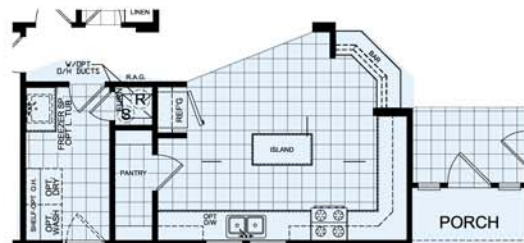

Hampton

Model GC722B | 3 Bedroom | 2 Bath | 2152 SQ. FT.

**shown with garage built by others*

OPTION KITCHEN