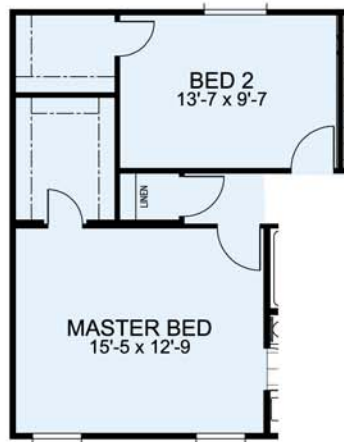

Wedgwood

Model GC478A | 3 Bedroom | 2 Bath | 1165 SQ. FT.

**shown with garage built by others*

OPT KITCHEN

OPT 2 BED VERSION