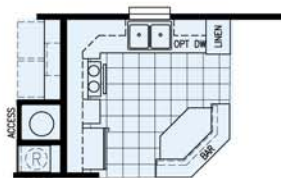

Wedgwood

Model GC478A | 3 Bedroom | 2 Bath | 1165 SQ. FT.

**shown with garage built by others*

OPT KITCHEN

OPT 2 BED VERSION