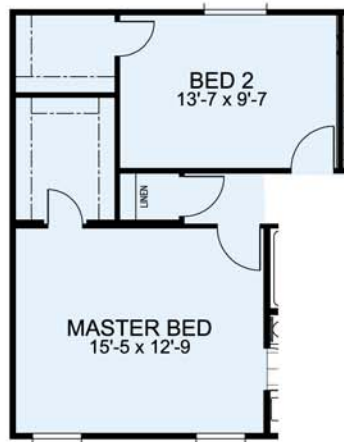

# Wedgwood

Model GC478A | 3 Bedroom | 2 Bath | 1165 SQ. FT.

*\*shown with garage built by others*

OPT KITCHEN

OPT 2 BED VERSION