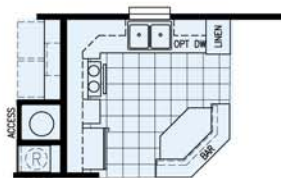

# Wedgwood

Model GC478A | 3 Bedroom | 2 Bath | 1165 SQ. FT.

*\*shown with garage built by others*

OPT KITCHEN

OPT 2 BED VERSION