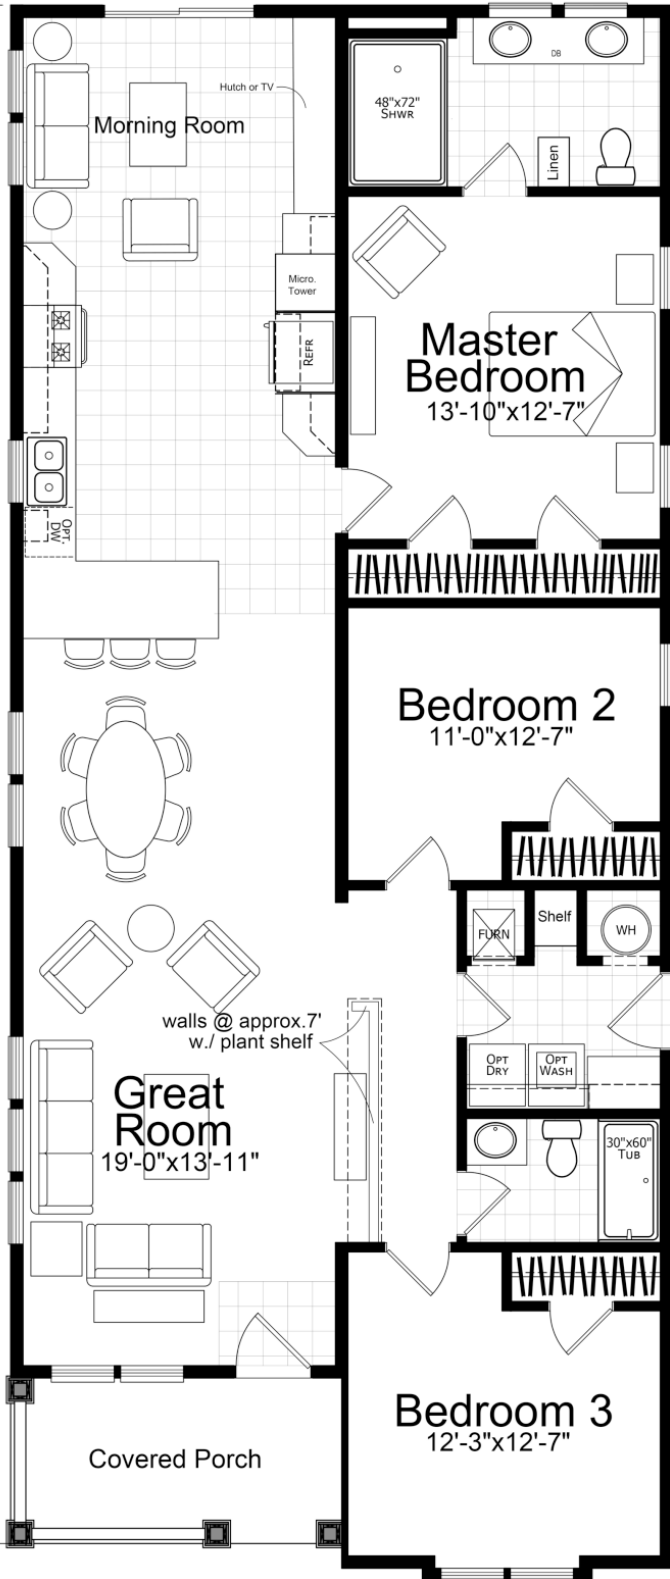

26'-8"

62'-0"

(Transoms)

63'-0"

OPTIONAL PATIO W/ UPGRADED KITCHEN

STANDARD: SHOWN W/ COVERED FRONT PORCH EXCEEDING 72 SQ. FT.

OPTION A: SHOWN W/ OPTIONAL ATTACHED SIDE GARAGE CONSTRUCTED BY OTHERS