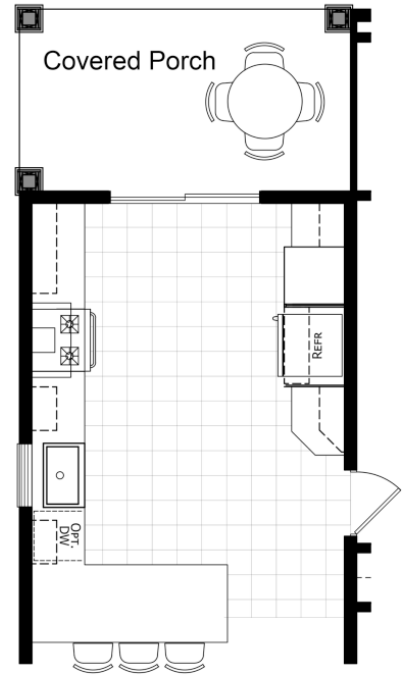

26'-8"

62'-0"

(Transoms)

63'-0"

OPTIONAL PATIO W/ UPGRADED KITCHEN

STANDARD: SHOWN W/ COVERED FRONT PORCH EXCEEDING 72 SQ. FT.

OPTION A: SHOWN W/ OPTIONAL ATTACHED SIDE GARAGE CONSTRUCTED BY OTHERS